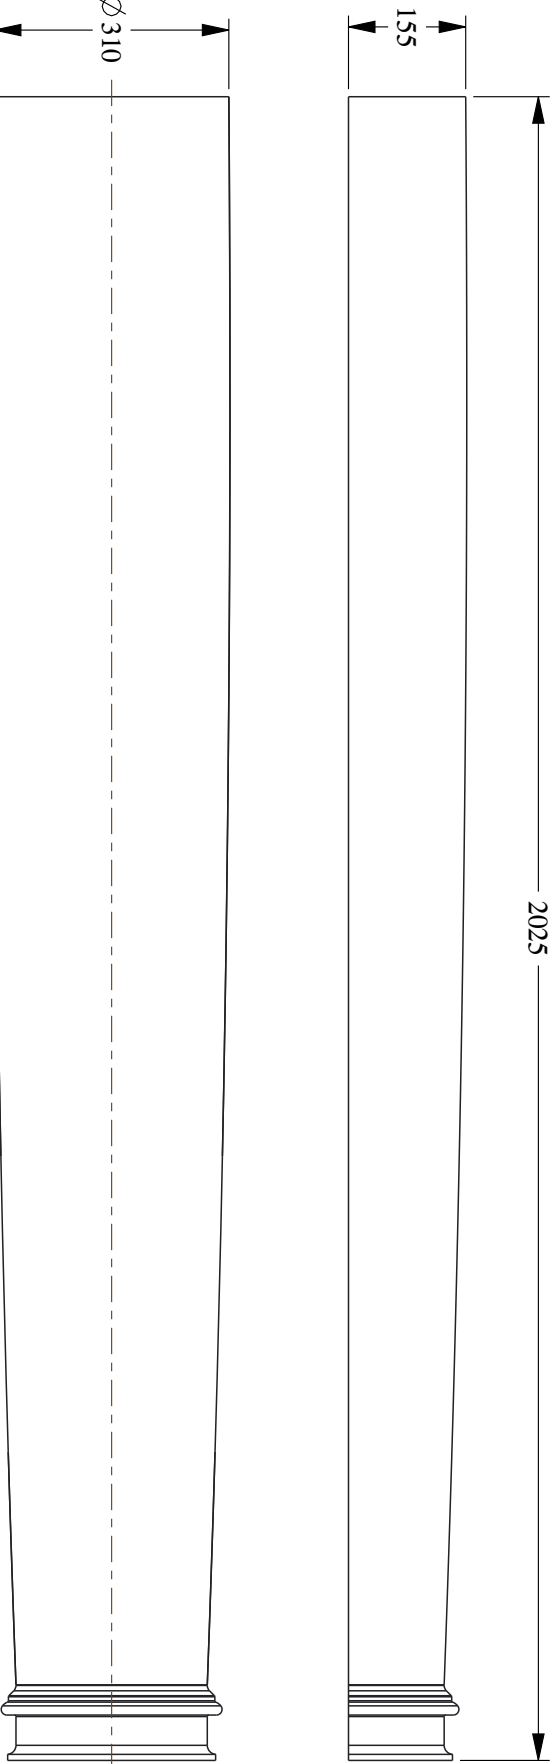

2025

155

∅ 310

SCALE 1:20

Orac

Biekorfstraat 32
8400 Oostende - Belgium
Tel +32 (0)59 80 32 52
Fax +32 (0)59 80 28 10
www.oracdecor.com

All dimensions are in mm unless otherwise specified

Drawing properties

Drawn with: Creo 2.0
Page size: A4
Page scale: 1:10
Sheet nr: 1 / 1
Projection:

Part name: **K3101-PROD-MM**
Part description:

Material: **PUROTOUCH**
Remarks:

Drawn by: **Anton Smolko**
Drawn on: **11-Aug-2014**

Rev:

Painted Surface :
103,3 dm²